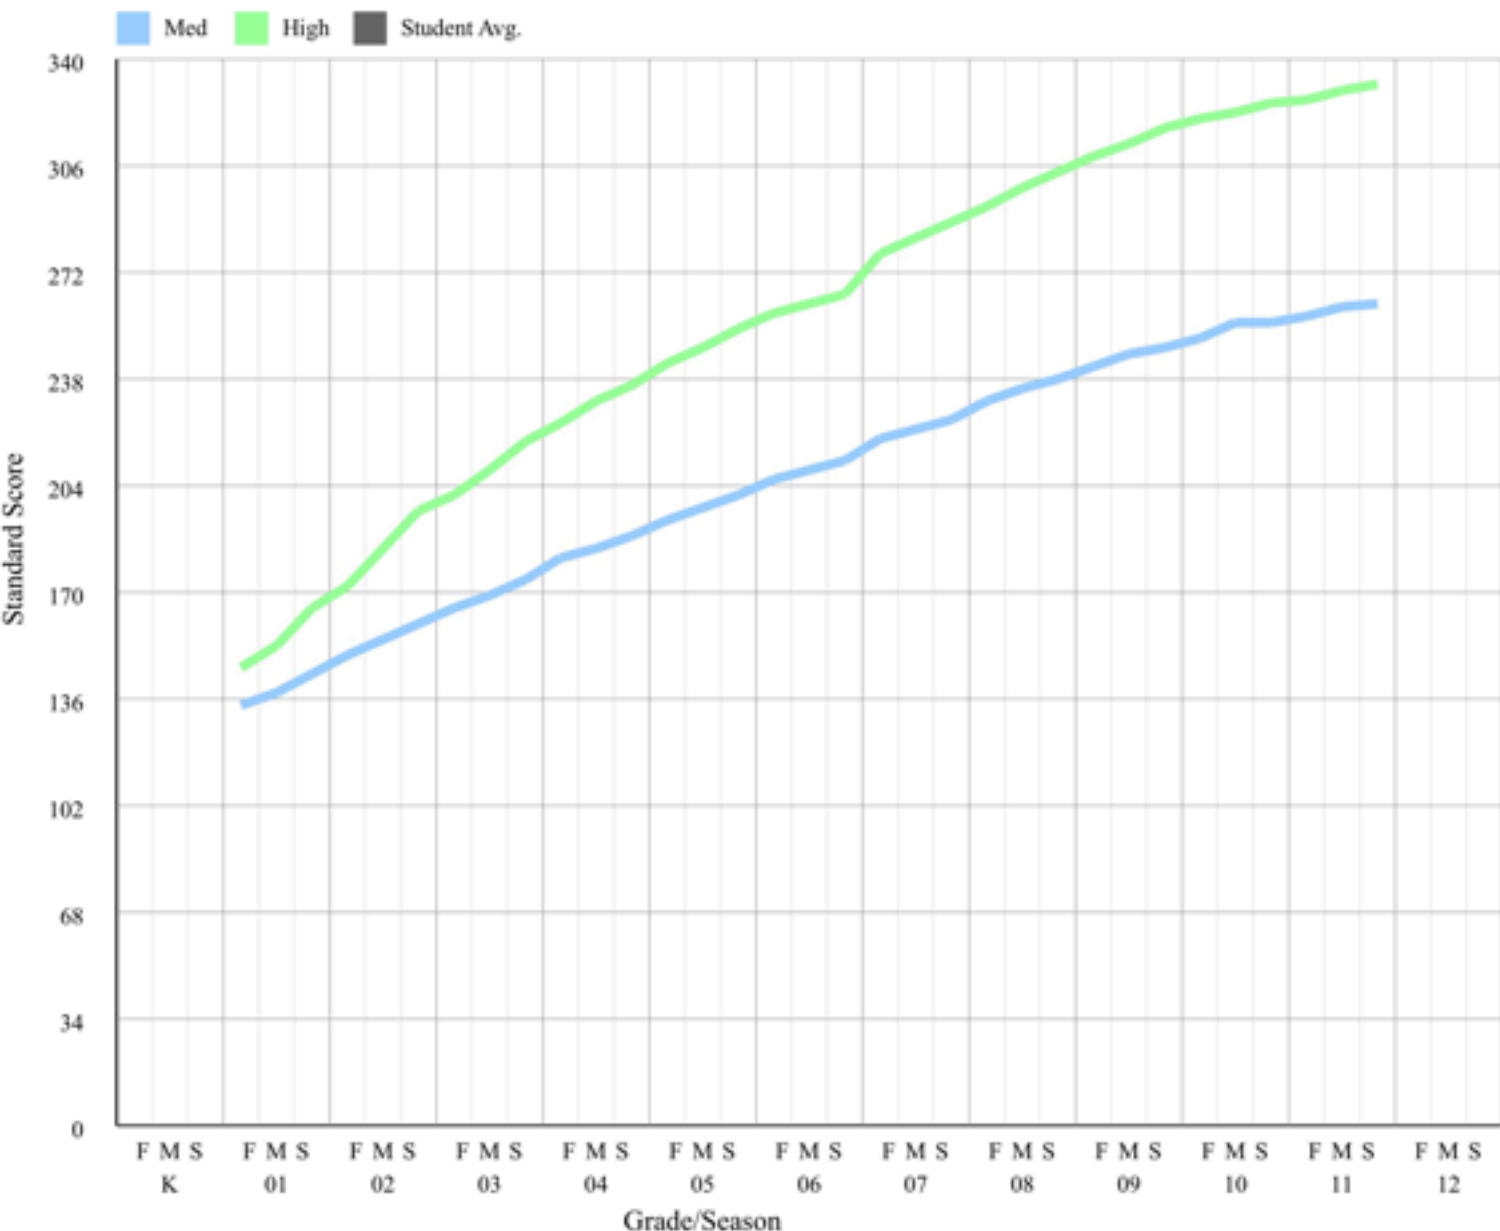

Growth Chart Colo-Nesco District-Wide IA Reading Proficiency Schema

Growth lines for this test reflect changes in content difficulty across grades.

Compare student performance to growth lines within the same grade.